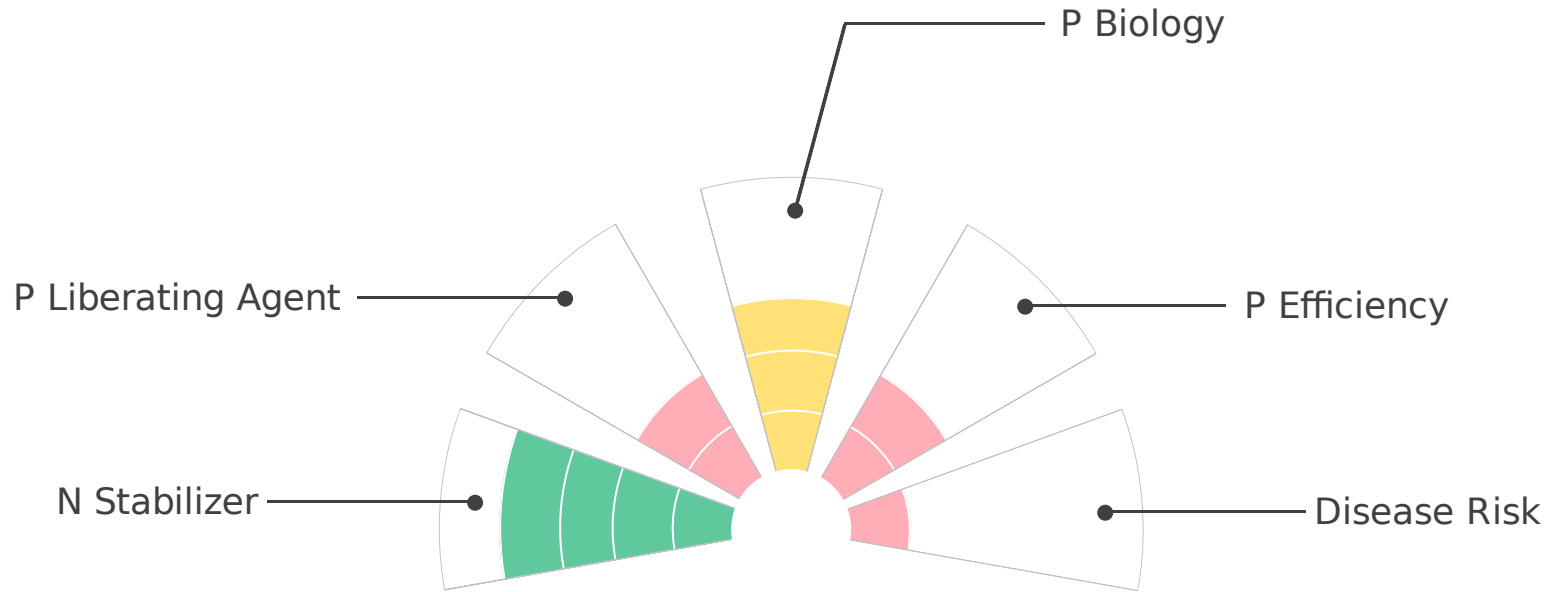

Field Management Snapshot

CROP
Lettuce

GROWER
Sample 2

FARM
SNOW RD

FIELD
1

SAMPLING DATES
06/27/2023

Legend

● Recommend Product Change

● Consider Product Change

● No Change