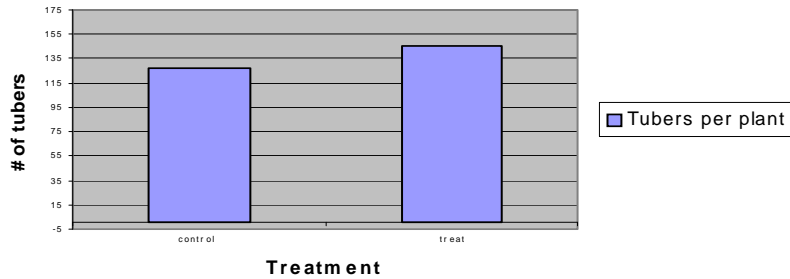

CURRIE CHEMICAL COMPANY

160 AIRPORT DRIVE SKYWAY INDUSTRIAL PARK PRESQUE ISLE MAINE 04769 207-762-5771

FLORIDA - FEB 2005

CONTROL

TREATED TEM16 GAB DG101

Tubers per plant Reds 2005

Pounds per plant Reds 2005